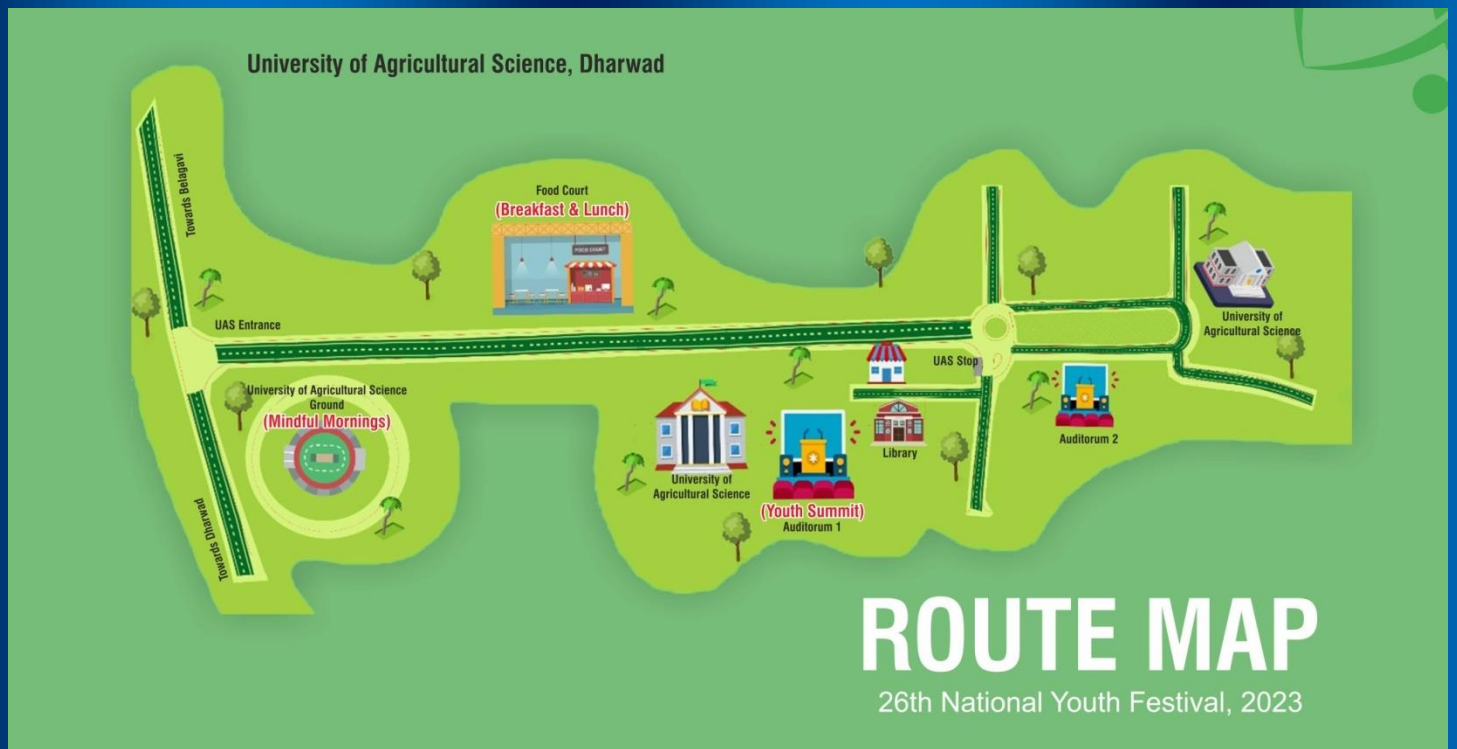

MAPS AND EVENT LOCATIONS

ROUTE MAP

KARNATAKA UNIVERSITY, DHARWAD

Click on the link below to reach your desired location

[Mindful Mornings at Rani Channamma Stadium](#)

[Young Artist Camp at Green Garden](#)

[Folk Songs at Golden Jubilee Auditorium](#)

Karnataka College, Dharwad

ROUTE MAP

26th National Youth Festival, 2023

ROUTE MAP

KARNATAKA COLLEGE, DHARWAD

Click on the link below to reach your desired location

[Cultural Events and Mindful Mornings at K.C.D Grounds](#)

[Food Festival and Yuva Kriti at K.C.D Football Grounds](#)

[Indigenous Sports and Millets Exhibition at RN Shetty Stadium](#)

[Folk Dance at Srujana Ranga Mandir](#)

ROUTE MAP

UNIVERSITY OF AGRICULTURAL SCIENCE, DHARWAD

Click on the link below to reach your desired location

[Mindful Mornings at University of Agricultural Science Ground,
Dharwad](#)

[Breakfast and Lunch at Food Court](#)